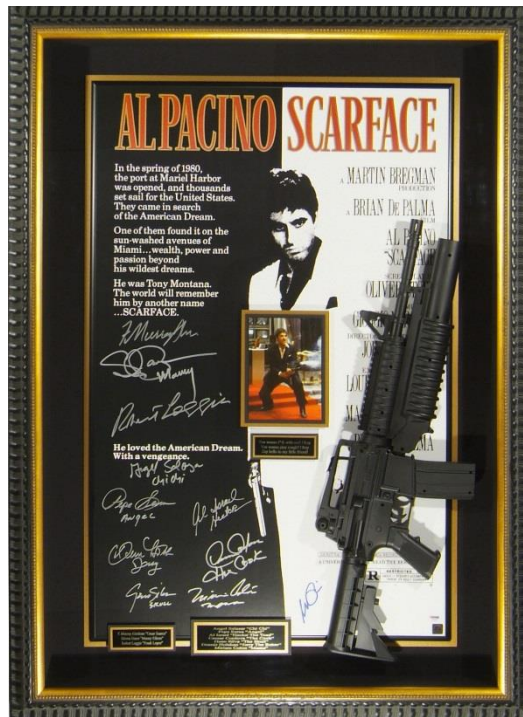

Movie Prop Declaration

Certification: M41785 (Harrods: 5301886)

To Whom It May Concern,

It is our declaration that the gun used in the above pictured display (**SCARFACE**) is in fact a movie prop replica of an **“AR-15 Machine Gun with M203 grenade launcher”** made in **China** by **DBoys** and **distributed by Airsoft Megastore in Los Angeles, California**. It lacks a firing pin, the barrel is visibly plugged, the prop is marked, made of ABS plastic parts, and **cannot be made to fire live ammunition**.

Michael I. Rypel
Director of Acquisitions & Examination
Millionaire Gallery, Inc. (U.S. Fed Tax ID: 65-1026440)
4231 SW 71st Ave, Miami, FL 33155
PH: 1-305-665-7475

AL PACINO SCARFACE

In the spring of 1980, the port at Mariel Harbor was opened, and thousands set sail for the United States. They came in search of the American Dream.

One of them found it on the sun-washed avenues of Miami... wealth, power and passion beyond his wildest dreams.

He was Tony Montana. The world will remember him by another name ...SCARFACE.

A MARTIN BREGMAN PRODUCTION
A BRIAN DE PALMA FILM
AL PACINO
"SCARFACE"
SCREENPLAY BY
OLIVER STONE
DIRECTOR OF PHOTOGRAPHY
JOHN DAHL
EXECUTIVE PRODUCERS
LOUIS LOMAX
MARTIN BREGMAN
DISTRIBUTED BY
UNIVERSAL PICTURES
A UNIVERSAL PICTURES PRESENTATION
LEAD THE BEASTS
RESTRICTED
UNDER 17 REQUIRES ACCOMPANYING PARENT OR ADULT GUARDIAN